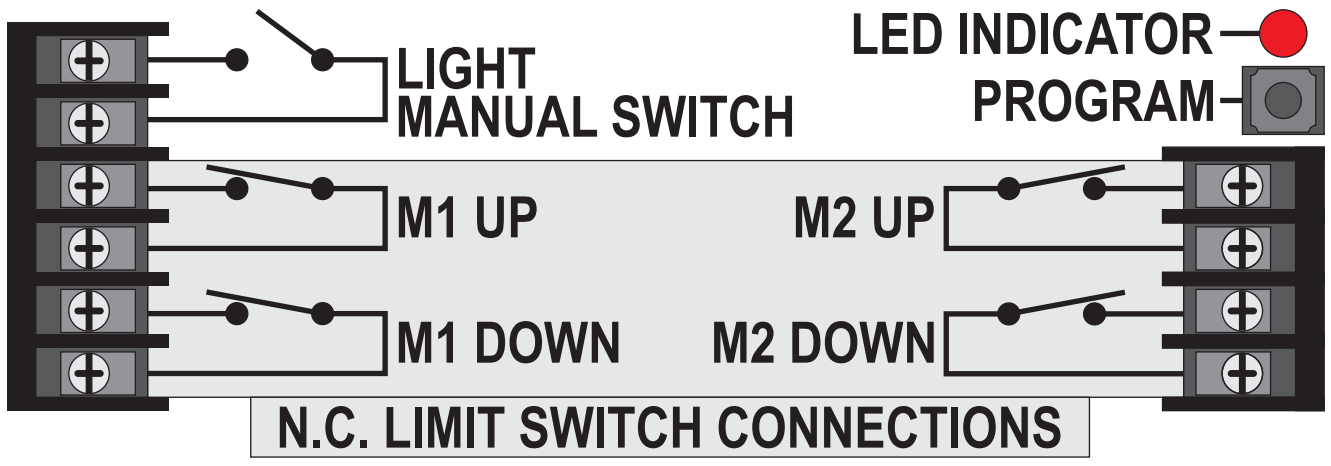

**GAMA
ELECTRONICS**

**LRF120V-2PR1L
WWW.GAMAINC.COM
MADE IN THE USA**

120 VAC IN

120 VAC IN

M1
MANUAL
SWITCH

M2
MANUAL
SWITCH