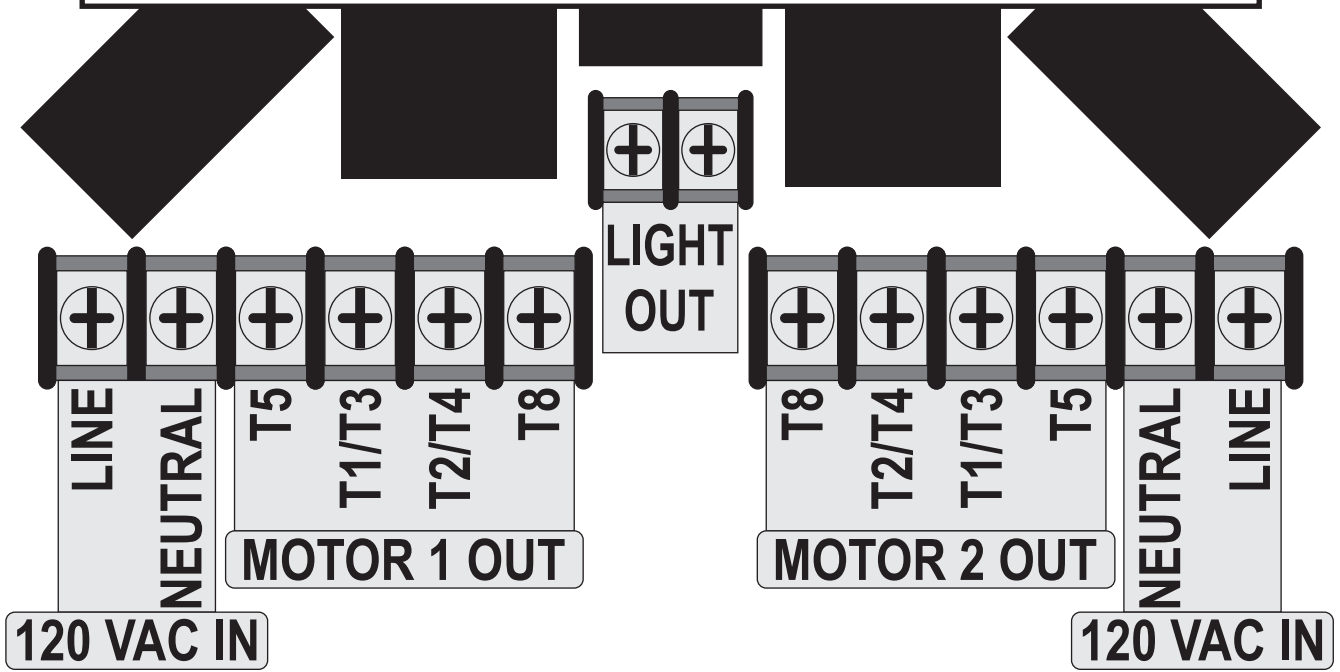

**GAMA
ELECTRONICS**

**LRF120V-2PR1L
WWW.GAMAINC.COM
MADE IN THE USA**

120 VAC IN

120 VAC IN

M1
MANUAL
SWITCH

M2
MANUAL
SWITCH